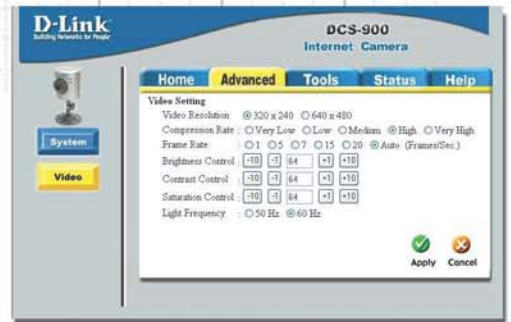

Web-based management makes it easy to quickly set up and configure the DCS-900.

D-Link®

Building Networks for People