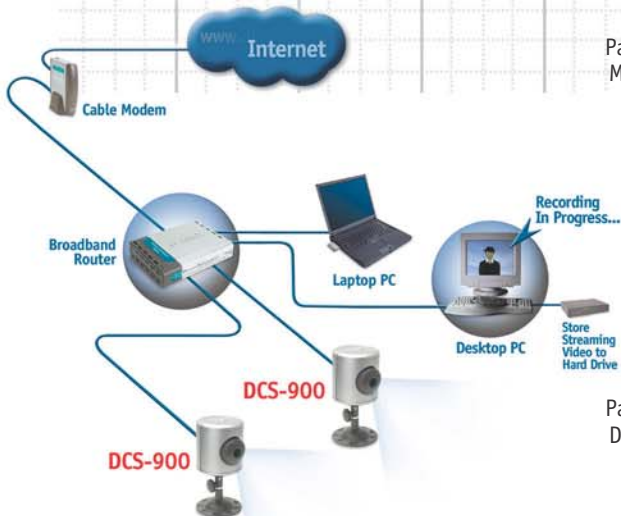

SECURICAM Network™

10/100 Fast Ethernet

Internet Camera

DCS-900

Package Contents

Part No: DCS-900 Internet Camera
Manual and Software on CD-ROM¹
Swivel Stand
Ethernet RJ-45 Cable
Power Adapter
Quick Installation Guide

1 - Latest Product Documentation available on support.dlink.com

Product Information

Part No: DCS-900 Internet Camera
Description: 10/100 Fast Ethernet Internet Camera
UPC: 790069-262012
D-Link Systems, Inc.
TEL: (800) 326-1688
www.dlink.com