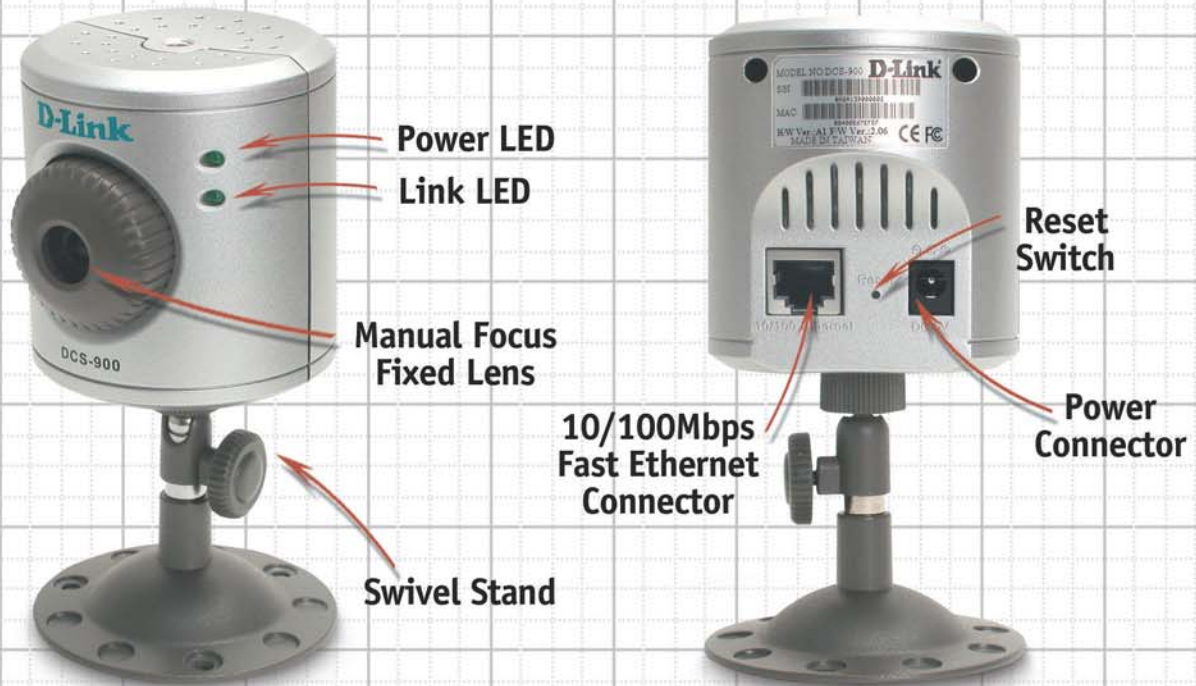

SECURICAM Network™

10/100 Fast Ethernet

Internet Camera

DCS-900

Package Contents

Part No: DCS-900 Internet Camera
Manual and Software on CD-ROM¹
Swivel Stand
Ethernet RJ-45 Cable
Power Adapter
Quick Installation Guide

1 - Latest Product Documentation available on support.dlink.com

Product Information

Part No: DCS-900 Internet Camera
Description: 10/100 Fast Ethernet Internet Camera
UPC: 790069-262012
D-Link Systems, Inc.
TEL: (800) 326-1688
www.dlink.com