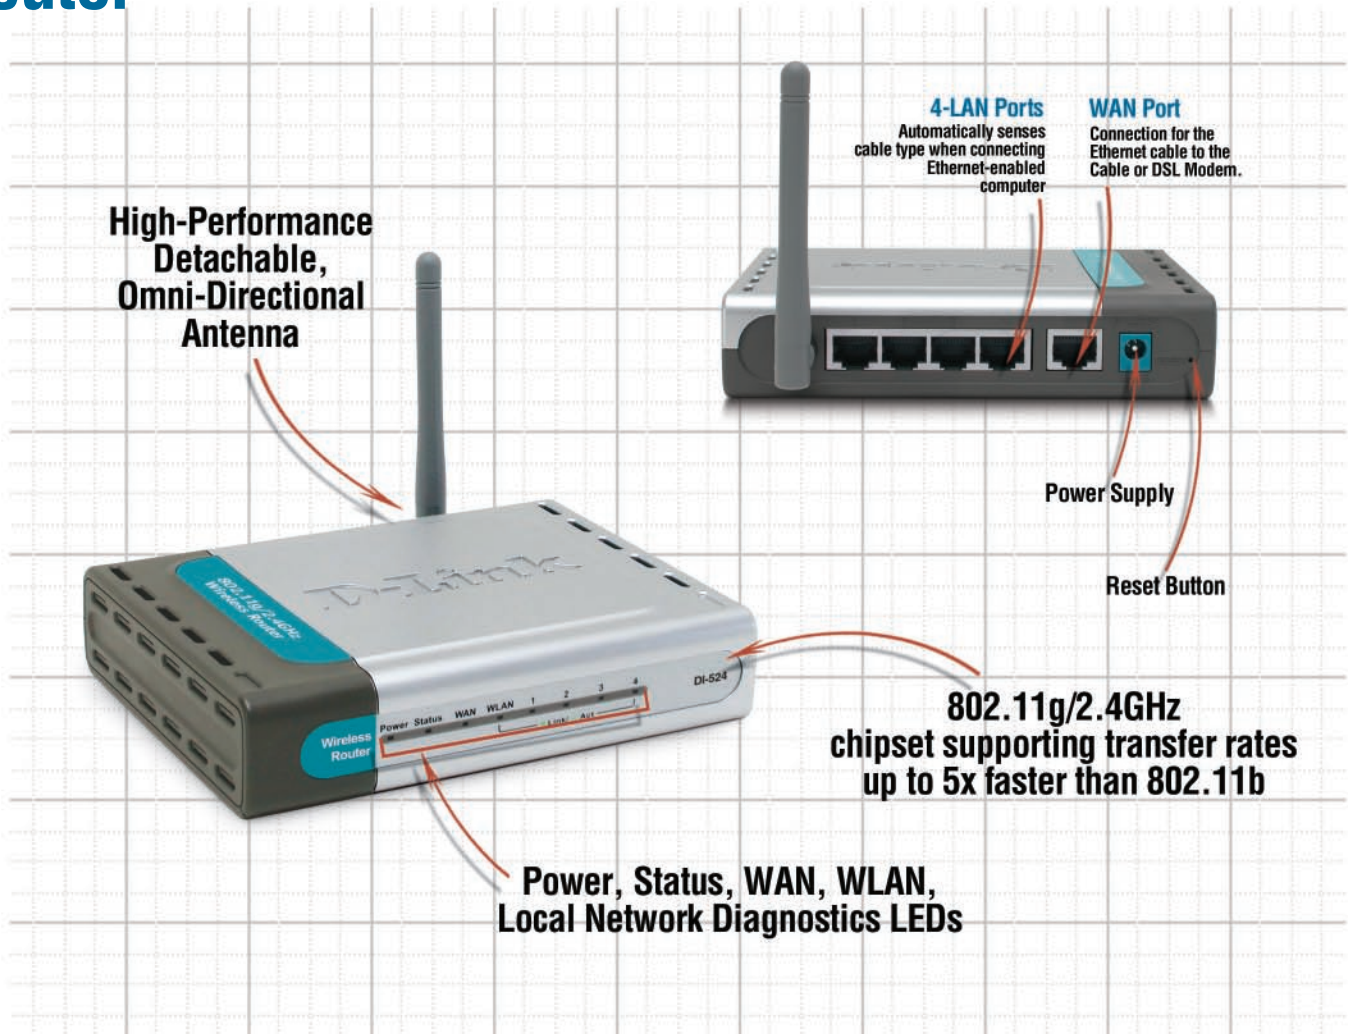

802.11g/2.4GHz Wireless Router

Advanced Firewall Features

Feature	Available
NAT with VPN Passthrough (Network Address Translation)	✓
MAC Filtering	✓
IP Filtering	✓
URL Filtering	✓
Domain Blocking	✓
Scheduling	✓