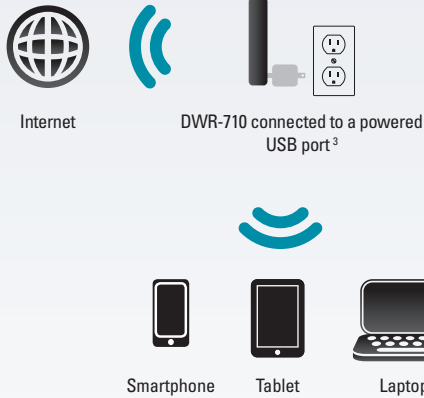

Modes Overview

Router Mode