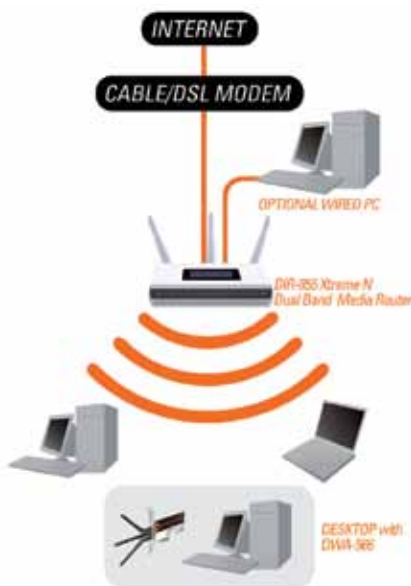

WHAT THIS PRODUCT DOES

The Wireless N 300 Dual Band PCIe Desktop Adapter connects your computer to a high-speed wireless network and provides a fast wireless connection with superior reception. Once connected, you can access your network's high-speed Internet connection while also getting secure access to shared photos, files, music, video, printers, and storage.

BENEFITS

- Improved speed and range over standard Wireless N adapters
- Dual Band™ technology enables HD video streaming, file sharing, enhanced Internet phone calling (VoIP), and web surfing
- Access a secure wireless network using advanced WPA™ or WPA2™ encryption
- Easy to install and use with the D-Link Setup Wizard and Wi-Fi® Protected Setup (WPS)
- Backward compatible with 802.11b/g devices including game consoles and digital media players
- Increased bandwidth, reliability, and functionality over legacy PCI cards
- Fits any standard PCI Express slot

YOUR NETWORK SETUP

TECHNICAL SPECIFICATIONS

STANDARDS

- IEEE 802.11a
- IEEE 802.11b
- IEEE 802.11g
- IEEE 802.11n

INTERFACE

- PCIe x1, fits standard PCIe x1/x4/x8/x16 slots
- Standard bracket and low-profile brackets included

FREQUENCY RANGE¹

- 2.4 GHz to 2.4835 GHz
- 5.15 GHz to 5.35 GHz
- 5.475 GHz to 5.725 GHz
- 5.725 GHz to 5.85 GHz
- E.I.R.P < 100mWatt

SECURITY

- Wi-Fi Protected Access (WPA™ & WPA2™)
- 64/128-bit WEP
- Wi-Fi Protected Setup - PIN & PBC

ANTENNA

- Detachable 2 dBi dipole antenna

DIAGNOSTIC LED

- Link/Activity

OPERATING TEMPERATURE

- 0 to 40 °C (32 to 104 °F)

STORAGE TEMPERATURE

- -20 to 65 °C (-4 to 149 °F)

OPERATING HUMIDITY

- 10% to 90% (Non-condensing)

STORAGE HUMIDITY

- 5% to 95% (Non-condensing)

DIMENSIONS (L x W x H)

- 63.5 x 55 x 11.42 mm
  (2.5 x 2.2 x 0.4 inches)

WEIGHT

- 42.5 g (1.5 oz)

OS SUPPORT

- Windows XP, Vista (32/64 bit), or 7

CERTIFICATIONS

- FCC Class B
- IC
- Wi-Fi
- Wi-Fi Protected Setup
- CE
- C-Tick

¹ Please note that operating frequency ranges vary depending on the regulations of individual countries and jurisdictions.

D-Link Corporation
No. 289 Xinhua 3rd Road, Neihu, Taipei 114, Taiwan
Specifications are subject to change without notice.
D-Link is a registered trademark of D-Link Corporation and its overseas subsidiaries.
All other trademarks belong to their respective owners.
©2011 D-Link Corporation. All rights reserved.
Release 01 (February 2011)